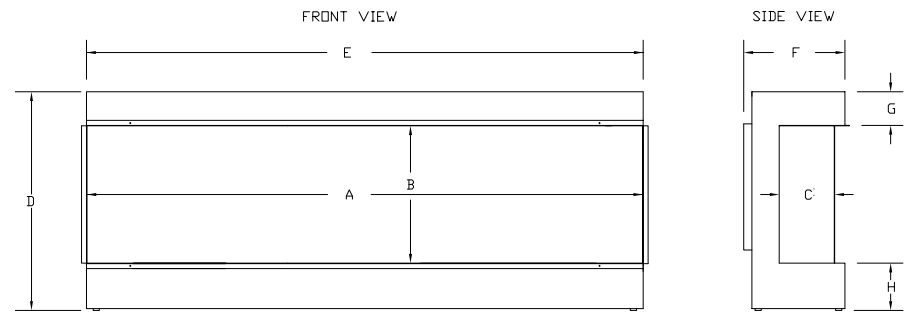

eferno Azar 1500-FD

3-sided glass configuration and the Stylist 1950 FLAT WALL FIX in a modern room setting.
for measurements please see page 30

eferno Azar 1800-FD

3-sided glass configuration shown installed into a false chimney breast.

Dimensions Azar 1800-FD

Model	A	B	C	D	E	F	G	H
Azar 1800-FD	1800	445	180	704	1802	328	110	150

Running costs from 2 pence / hr.* (Refer to page 54)

eferno Egan SL Range

- Slimline fires available in a range of sizes.
- Ideal for flat wall installation using one of our purpose-built fireplaces.
- Ideal for installation into a suitable false media wall or chimney breast.
- Ideal for installation into a suitable conventional chimney.
- Each appliance is supplied with manual control, hand-held remote control, and facility for App control.
- eferno 1, 2 or 3 viewing windows depending on the configuration required all from 1 fire. (Exception Egan 570-SL front viewing window only).
- eferno Complete range of outstanding standard features. (See pages 4 - 5) Exception note above.
- eferno High Tech PTC fan heater with the benefit of improved safety and efficiency. (650 – 1300) w.
- eferno Genuine hand-crafted wood logs option of: Woodland Oak or Forest Ash.
- eferno Outstanding realism to the flame effect.
- eferno Outstanding Shimmer light technology brings the fire ALIVE creating the illusion of various front logs to gradually glow orange and then fade at preset intervals emulating a shimmering natural log burning fire, all automatically controlled.
- Running costs from approximately only 1.0 pence per hour depending on the eferno model. *
- CE, UK/CA approved.
- eferno Egan SL models are available separately.
- Fireplace suites compatible with various Egan-SL models for FLAT WALL FIX are available as shown within this brochure.