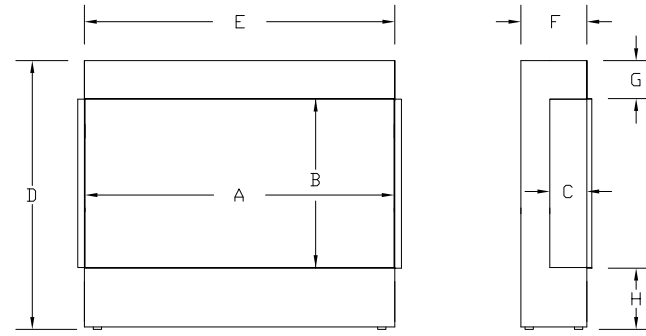

eferno Egan 750-SL-L

Slim depth ideal for suitable flat wall fix fireplaces.

Example shown installed into a 1220 Zonda fireplace.

Dimensions Egan 750-SL-L