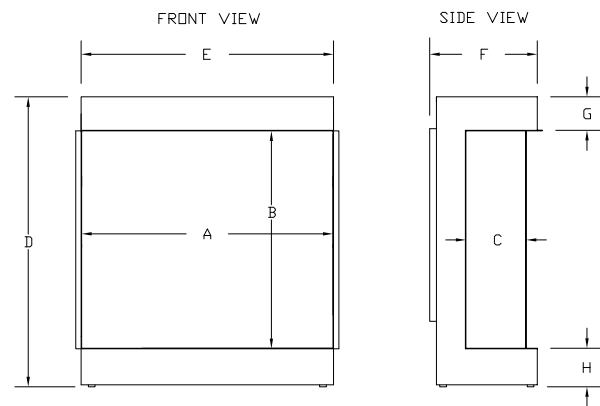

eferno Azar 750-FD

Example shown installed into the Cotswold 1372 and a conventional chimney.

Dimensions Azar 750-FD