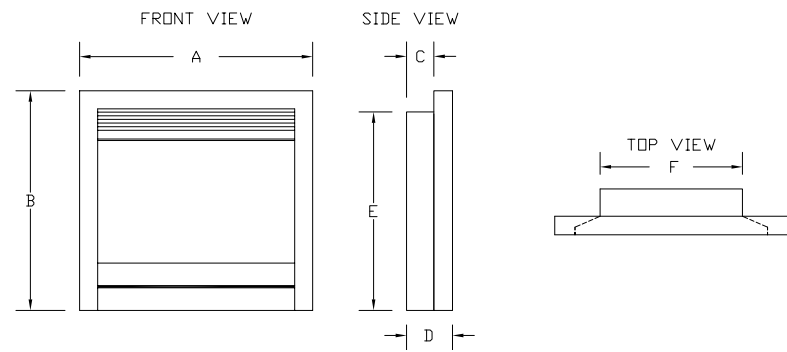

eferno Alinta 16 series

Slim depth ideal for suitable flat wall fix fireplaces.

Example shown with the Alinta 16-W installed into the Tudor 1372 fireplace.

Dimensions Alinta 16-ST and 16-W