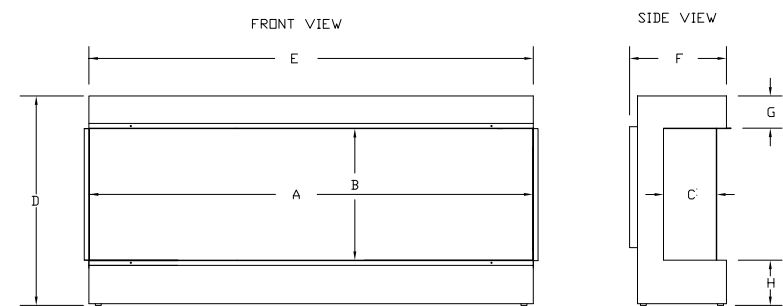

eferno Azar 1500-FD

3-sided glass configuration shown installed into the Stylist 1950 FLAT WALL FIX.

Dimensions Azar 1500-FD

Model	A	B	C	D	E	F	G	H
EL 1500-FD	1498	445	180	701	1502	321	110	147

Running costs from 1.8 pence / hr.* (Refer to page 54)