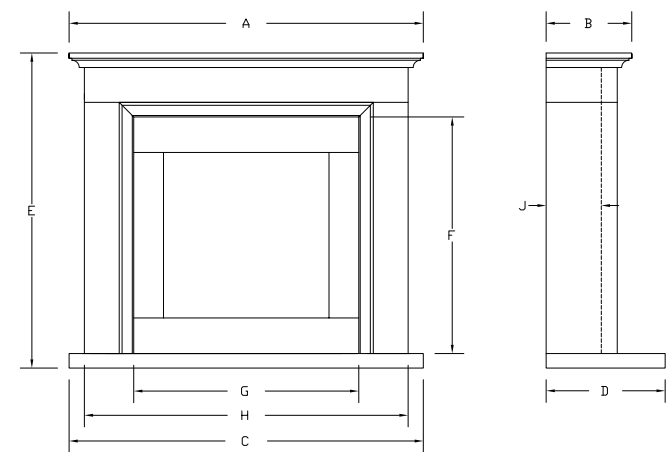

Dimensions Alcludia

Model	A	B	C	D	E	F	G	H	J
Alcludia 1220	1220	295	1220	410	1085	815	775	1115	190
Alcludia 1372	1372	305	1372	410	1160	835	842	1252	190

Alcludia - fireplace features

- Manufactured in Bella Crème natural limestone.
- High quality seamless construction. *(Refer to page 54)
- Available in 1220 and 1372mm wide options.
- Hearth and slips available in matching Bella Crème or Granite.