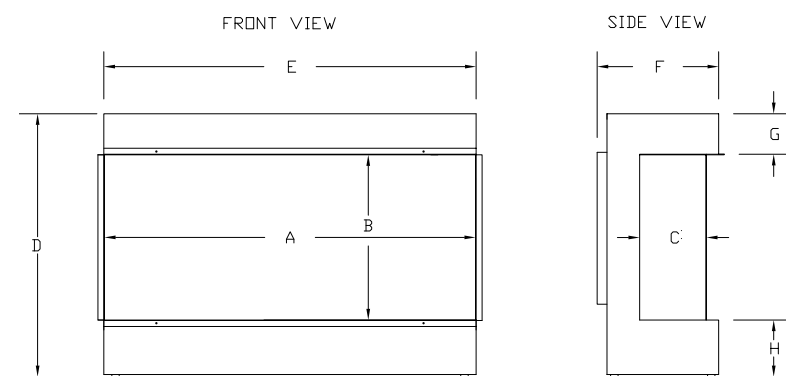

eferno Azar 1000-FD

3-sided glass configuration shown installed into a purpose-built false chimney breast.

Dimensions Azar 1000-FD

Model	A	B	C	D	E	F	G	H
Azar 1000-FD	1000	445	180	692	1004	321	110	147

Running costs from 1.4 pence / hr.* (Refer to page 54)