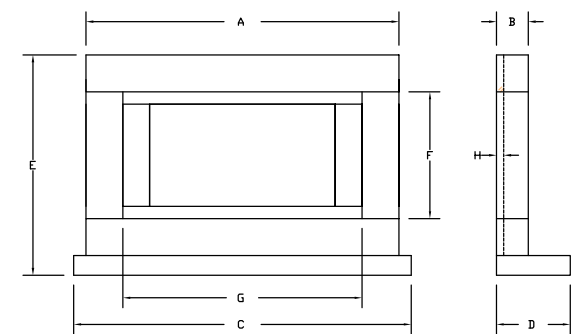

Dimensions Zonda

Model	A	B	C	D	E	F	G	H
Zonda 1220	1120	130	1220	300	860	520	860	25
Zonda 1372	1272	130	1372	300	895	515	972	25

Zonda - fireplace features

- Available in 1220 and 1372 wide versions.
- High quality seamless construction. *(Refer to page 54)
- Compact fireplace ideal for smaller rooms.