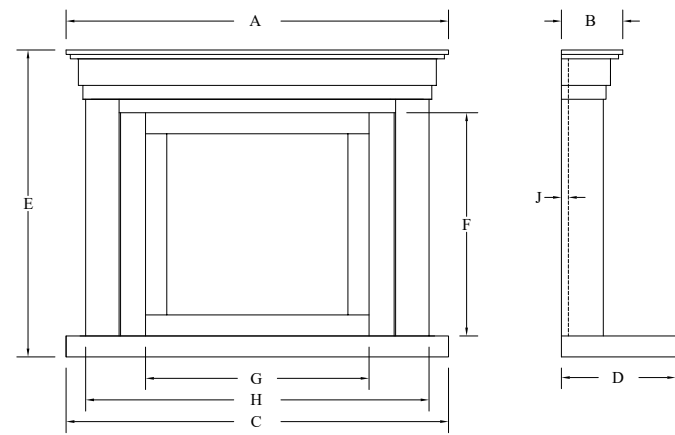

Dimensions Hurricane 1372

Model	A	B	C	D	E	F	G	H	J
Hurricane 1372	1372	220	1372	410	1100	800	802	1232	25

Hurricane 1372 - fireplace features

- Manufactured in Polar White micro marble.
- High quality seamless construction. *(Refer to page 54)