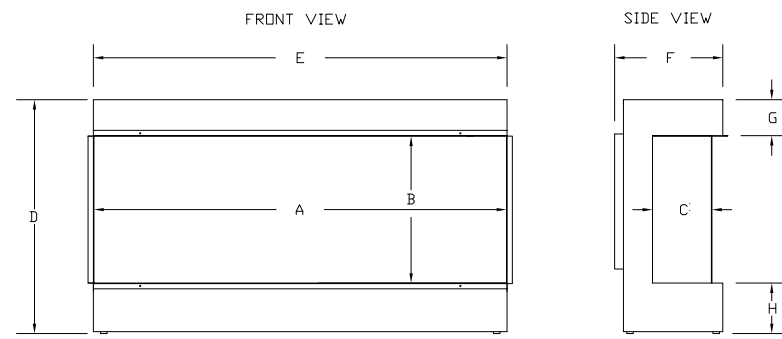

Dimensions Azar 1000-FD

Model	A	B	C	D	E	F	G	H
Azar 1000-FD	1000	445	180	692	1004	321	110	147

Running costs from 1.4 pence / hr.* (Refer to page 54)

eferno Azar 1250-FD

3-sided glass configuration shown installed into a purpose made false chimney breast and hearth.

Dimensions Azar 1250-FD

Model	A	B	C	D	E	F	G	H
Azar 1250-FD	1250	449	180	704	1252	320	110	145

Running costs from 1.5 pence / hr.* (Refer to page 54)

eferno Azar 1250-FD

2-sided glass configuration shown installed into a purpose made false chimney breast and hearth.