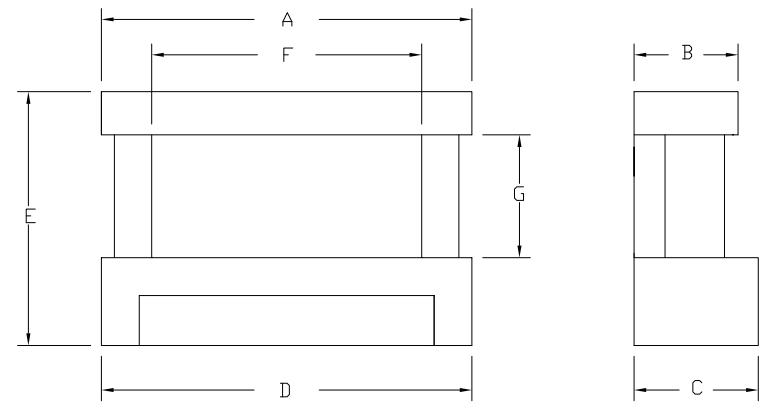

Dimensions Azar 1000-FD

Model	A	B	C	D	E	F	G	H
Azar 1000-FD	1000	445	180	692	1004	321	110	147

Running costs from 1.4 pence / hr.* (Refer to page 54)

Dimensions Stylist 1372

Model	A	B	C	D	E	F	G
Stylist 1372	1372	390	460	1372	895	1015	455