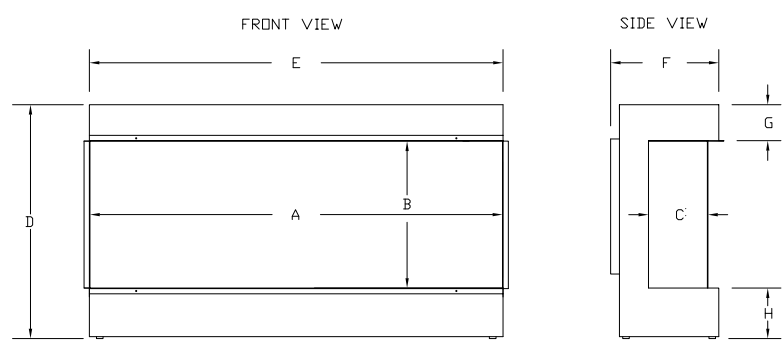

eferno remote controls

eferno App controls

eferno peace of mind CE, UK/CA approved

eferno Azar 750-FD

1-sided glass configuration shown installed into a false chimney breast.

Dimensions Azar 750-FD

Model	A	B	C	D	E	F	G	H
Azar 750-FD	750	650	180	865	754	320	100	115