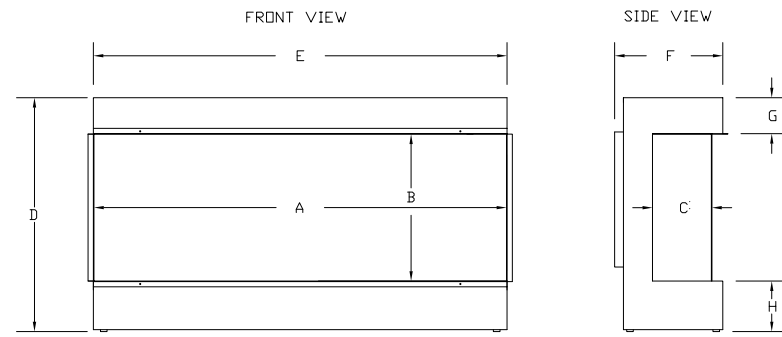

eferno Azar 1250-FD

2-sided glass configuration shown installed into a purpose made false chimney breast and hearth.

Dimensions Azar 1250-FD

Model	A	B	C	D	E	F	G	H
Azar 1250-FD	1250	449	180	704	1252	320	110	145

Running costs from 1.5 pence / hr.* (Refer to page 54)