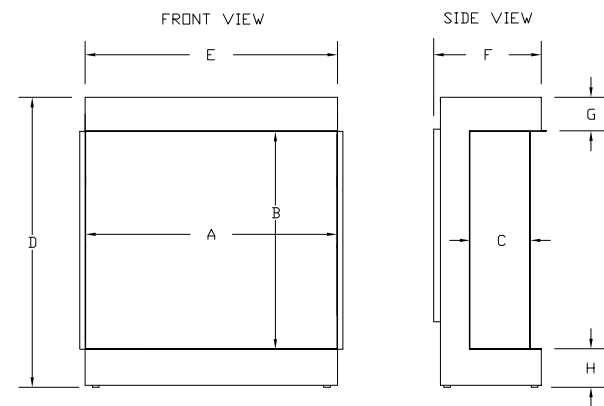

eferno Azar 750-FD

Example shown with our Dartmoor 1524mm (60)" wide Inglebeam.
Go to www.newmanfireplaces.co.uk to see our full range of Inglebeams available in various styles, sizes, and colours.

Dimensions Azar 750-FD