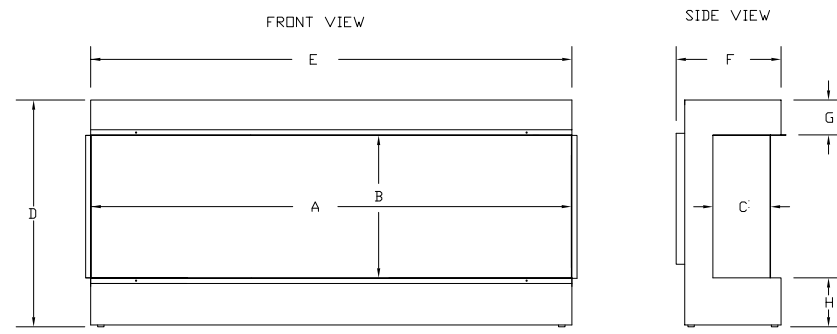

eferno Azar 1500-FD

3-sided glass configuration shown installed into a purpose made media wall.

Dimensions Azar 1500-FD