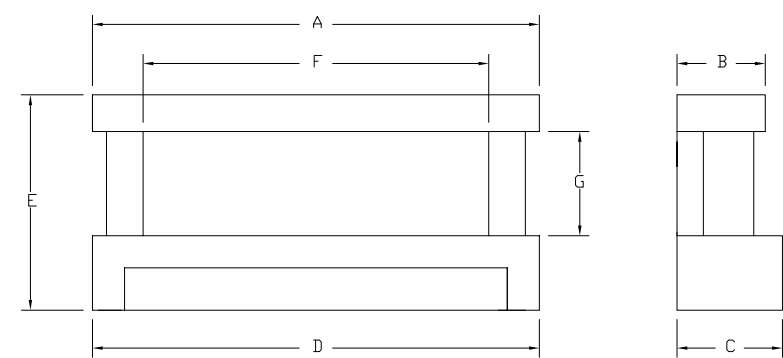

Dimensions Stylist 1950