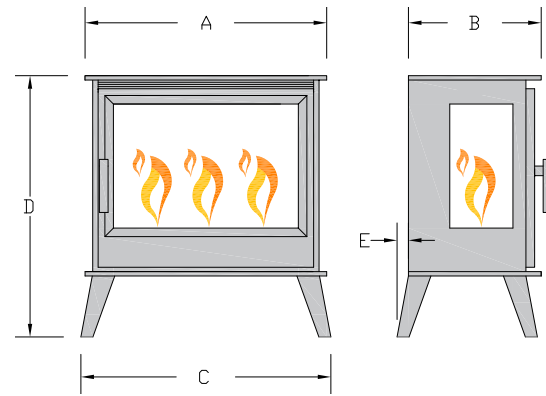

eferno remote controls

eferno App controls

eferno peace of mind CE, UK/CA approved

eferno Phoenix 555-T stove

Example shown installed into the Catalonia 1372 fireplace with optional extra mood lights to the chamber.

Dimensions Phoenix 555-T

Model	A	B	C	D	E
PHOENIX 555 -T	555	307	575	600	26

Running costs from 0.9 pence / hr.* (Refer to page 54)

Dimensions Catalonia

Model	A	B	C	D	E	F	G	H	J
Catalonia 1372	1372	203-173	1372	406	1235	915	915	1266	45