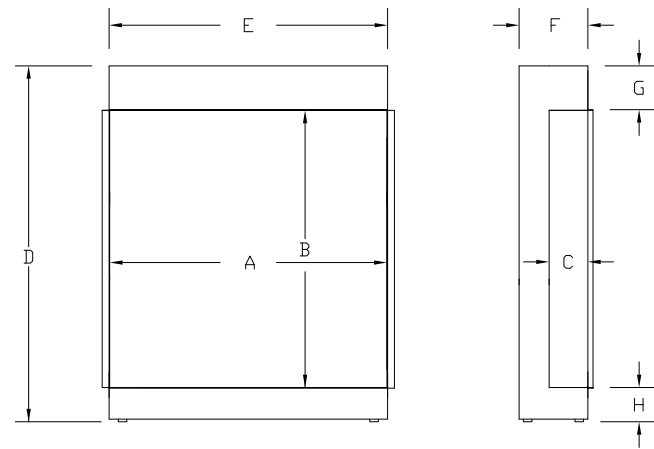

eferno Egan 645-SL

Slim depth ideal for suitable flat wall fix fireplaces.

Example shown installed into the Hurricane 1372.

Dimensions Egan 645-SL