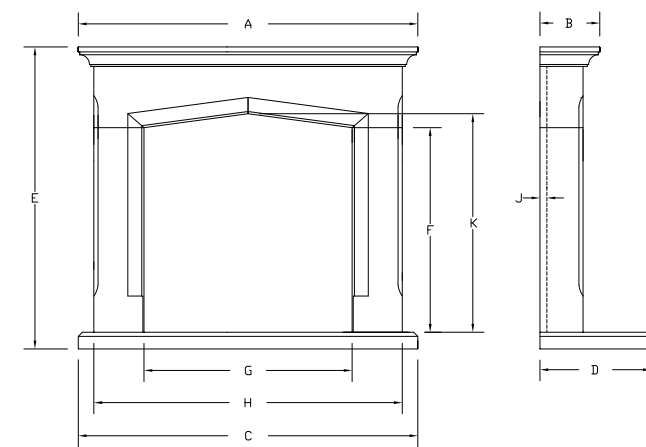

Dimensions Tudor

Model	A	B	C	D	E	F	G	H	J	K
Tudor 1220	1220	215	1220	400	1085	735	748	1108	25	785
Tudor 1372	1372	215	1372	400	1185	795	830	1252	25	855

Tudor - fireplace features

- Manufactured from natural Bella Crème limestone.
- Available in 1220 and 1372 wide versions.
- High quality seamless construction. *(Refer to page 54)
- Hearth and slips available in matching Bella Crème or Granite.