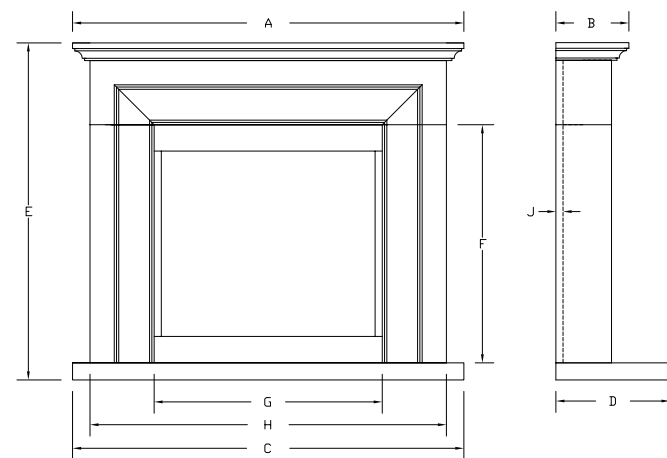

Dimensions Cotswolds

Model	A	B	C	D	E	F	G	H	J
Cotswold 1372	1372	256	1372	400	1182	835	800	1250	25
Cotswold 1524	1524	256	1424	400	1182	835	952	1402	25

Cotswold - fireplace features

- Manufactured in Bella Crème natural limestone.
- High quality seamless construction. *(Refer to page 54)
- Hearth and slips available in matching Bella Crème or Granite.