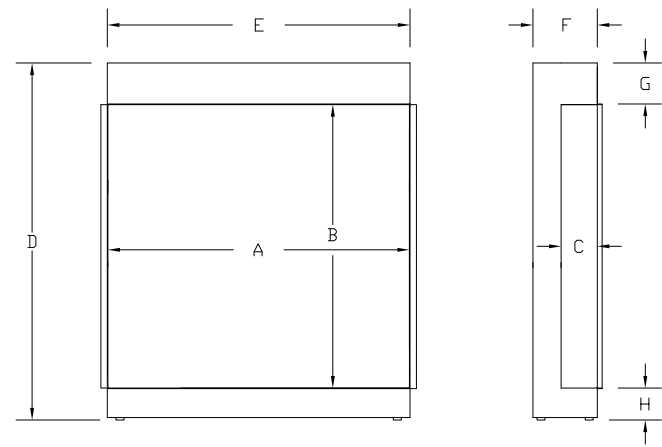

eferno Egan 750-SL-T

Slim depth ideal for suitable flat wall fix fireplaces.

Example shown installed into the Burrington 1270 FLAT WALL FIX fireplace.

Dimensions Egan 750-SL-T