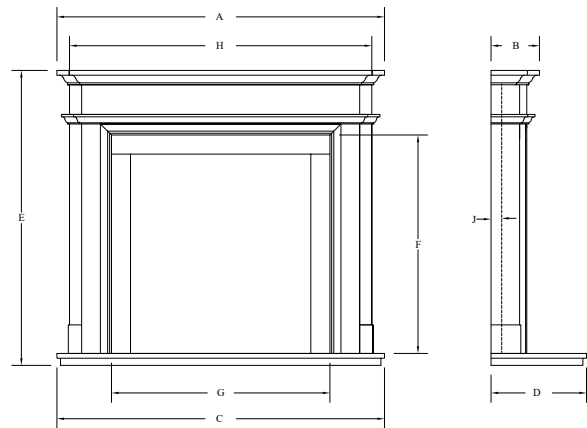

Dimensions Catalonia

Model	A	B	C	D	E	F	G	H	J
Catalonia 1372	1372	203-173	1372	406	1235	915	915	1266	45

Catalonia - fireplace features

- Manufactured from natural Bella Crème limestone.
- High quality seamless construction. *(Refer to page 54)
- Hearth and slips available in matching Bella Crème or Granite.
- Genuine marble mosaic chamber panels. (Option of other chamber designs).