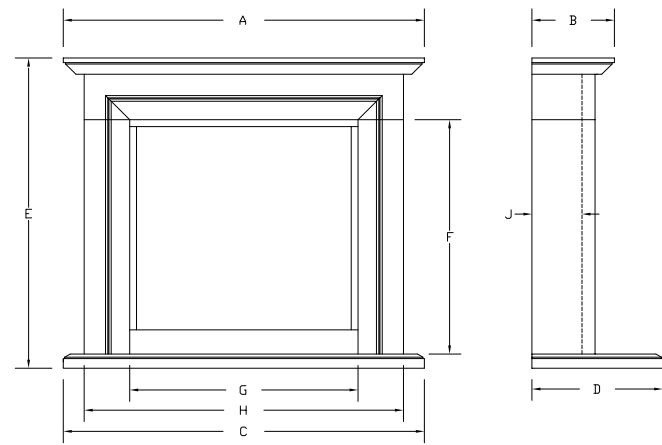

Dimensions Burrington 1270

Model	A	B	C	D	E	F	G	H	J
Burrington 1270	1270	290	1270	280/460	1091	824	803	1123	186

Burrington 1270 - fireplace features

- Flat wall fix, no chimney recess required.
- Manufactured in Polar White micro marble.
- High quality seamless construction. *(Refer to page 54)
- Image shown with the eferno LED mood lights installed to the fireplace shelf.