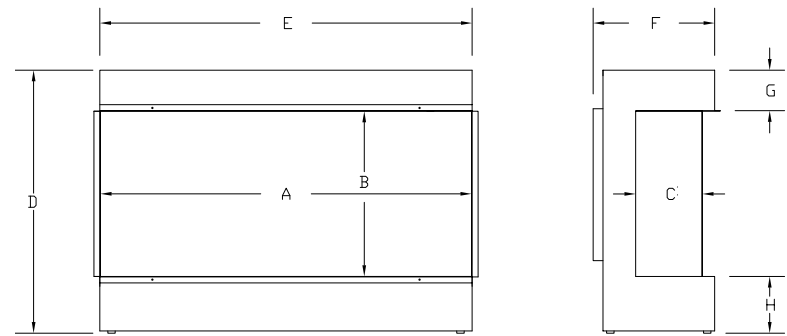

Dimensions Azar 1000-FD

Model	A	B	C	D	E	F	G	H
Azar 1000-FD	1000	445	180	692	1004	321	110	147

Running costs from 1.4 pence / hr.* (Refer to page 54)

Dimensions Stylist 1372

Model	A	B	C	D	E	F	G
Stylist 1372	1372	390	460	1372	895	1015	455